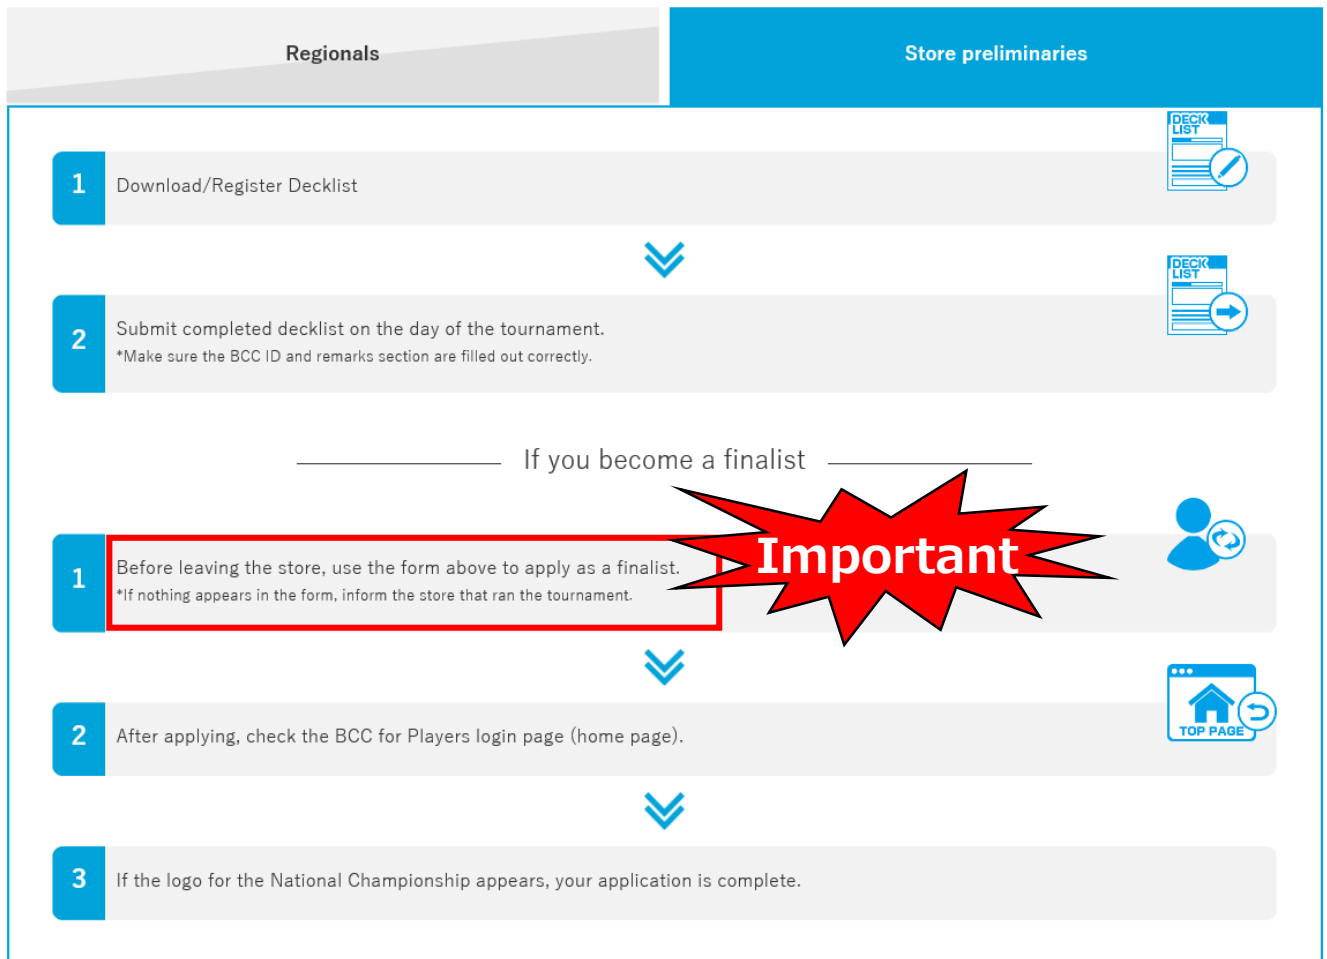

Check the Tournament Participation Flow

③ Check the flow. Store Preliminaries