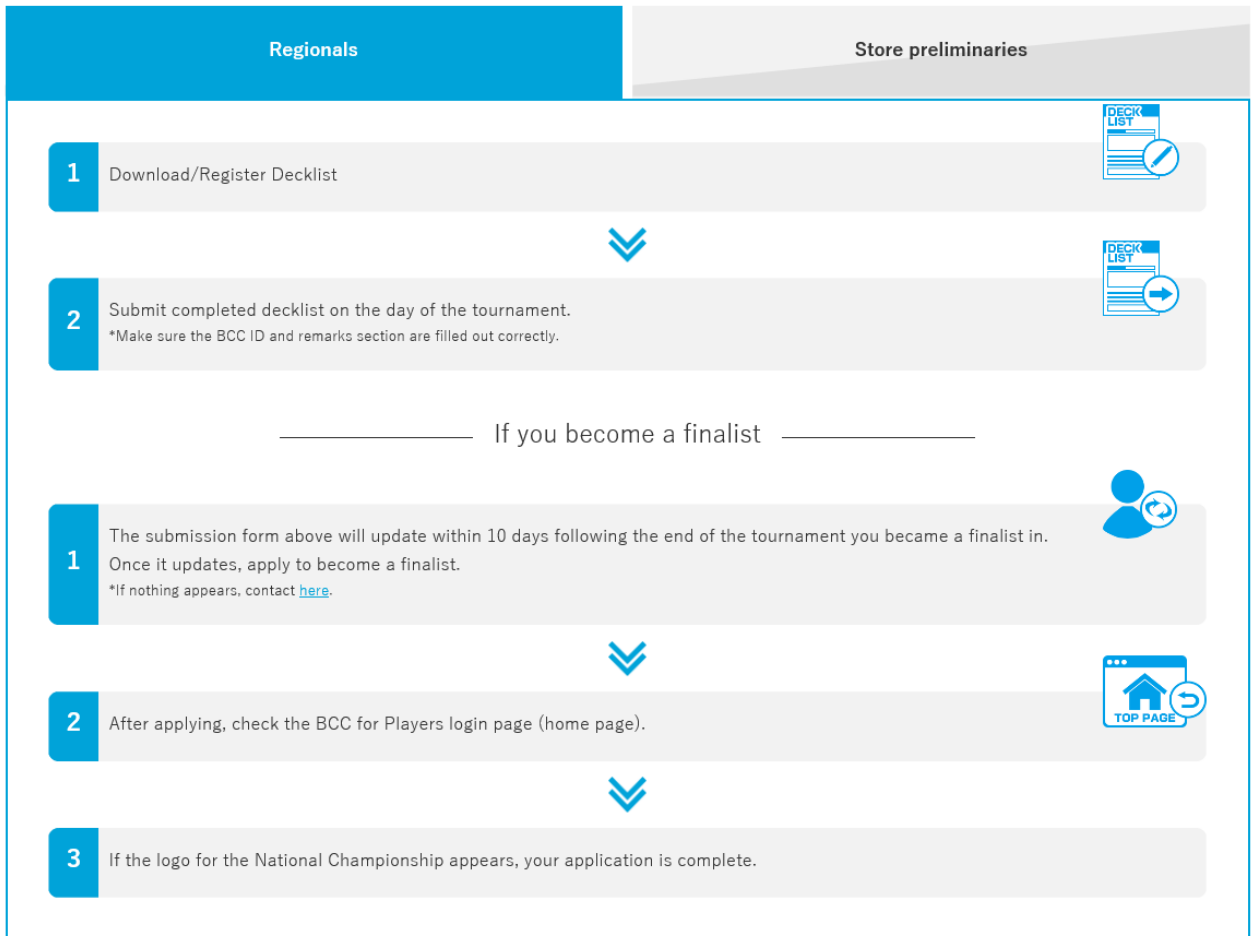

Check the Tournament Participation Flow

③ Check the flow. Regionals (at Convention Center)